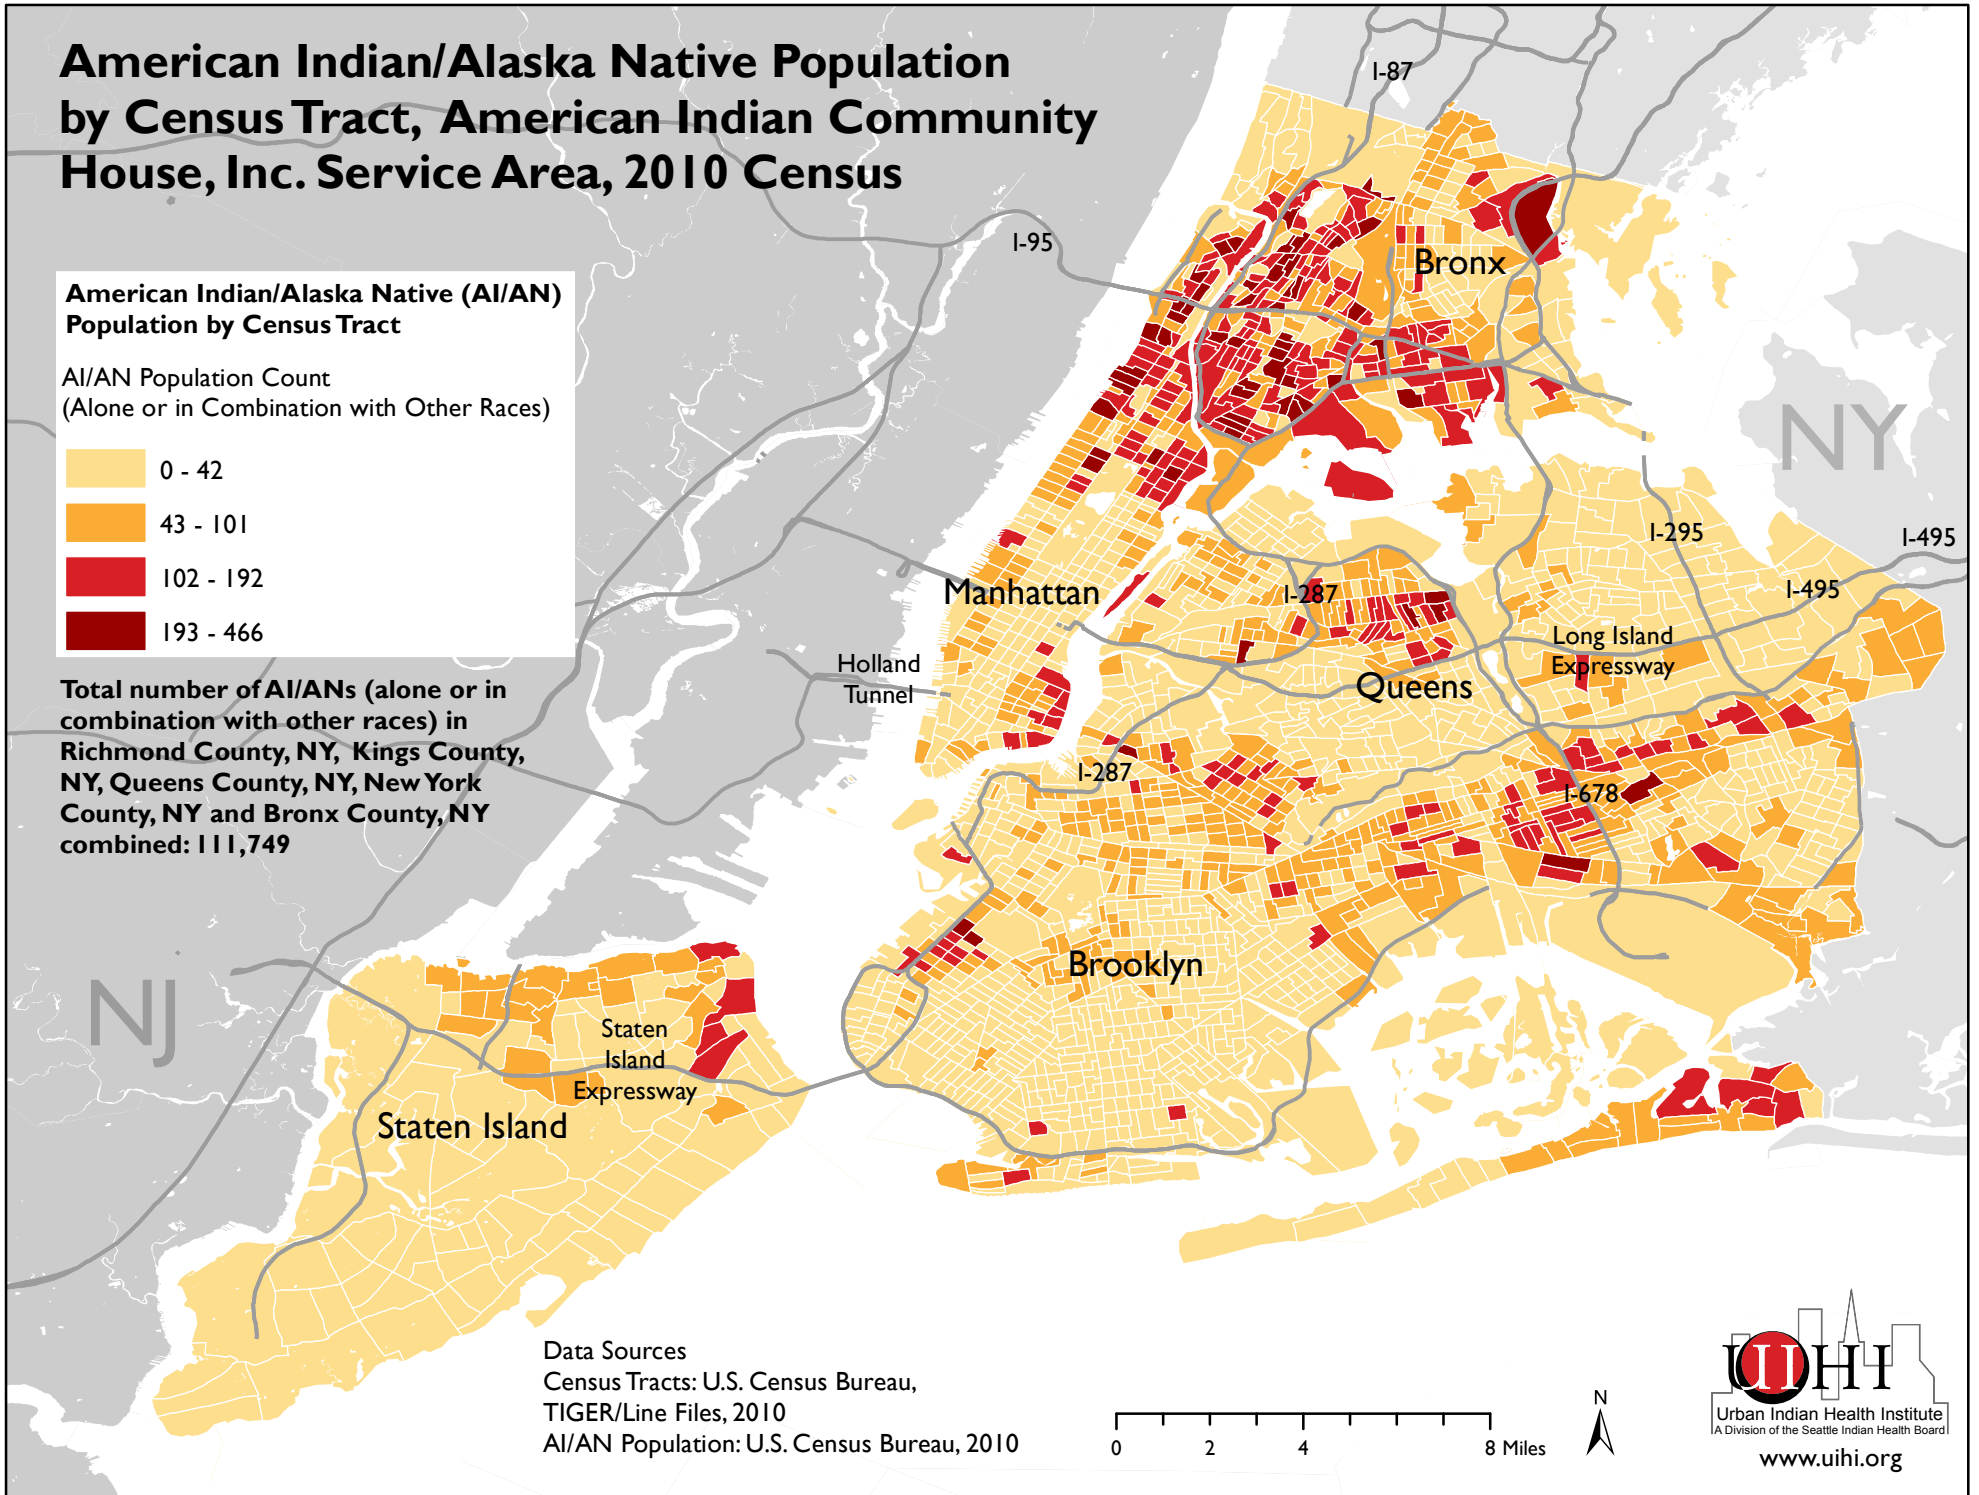

American Indian/Alaska Native Population by Census Tract, American Indian Community House, Inc. Service Area, 2010 Census

American Indian/Alaska Native (AI/AN) Population by Census Tract

AI/AN Population Count
(Alone or in Combination with Other Races)

Total number of AI/ANs (alone or in combination with other races) in Richmond County, NY, Kings County, NY, Queens County, NY, New York County, NY and Bronx County, NY combined: 111,749

Data Sources
Census Tracts: U.S. Census Bureau, TIGER/Line Files, 2010
AI/AN Population: U.S. Census Bureau, 2010